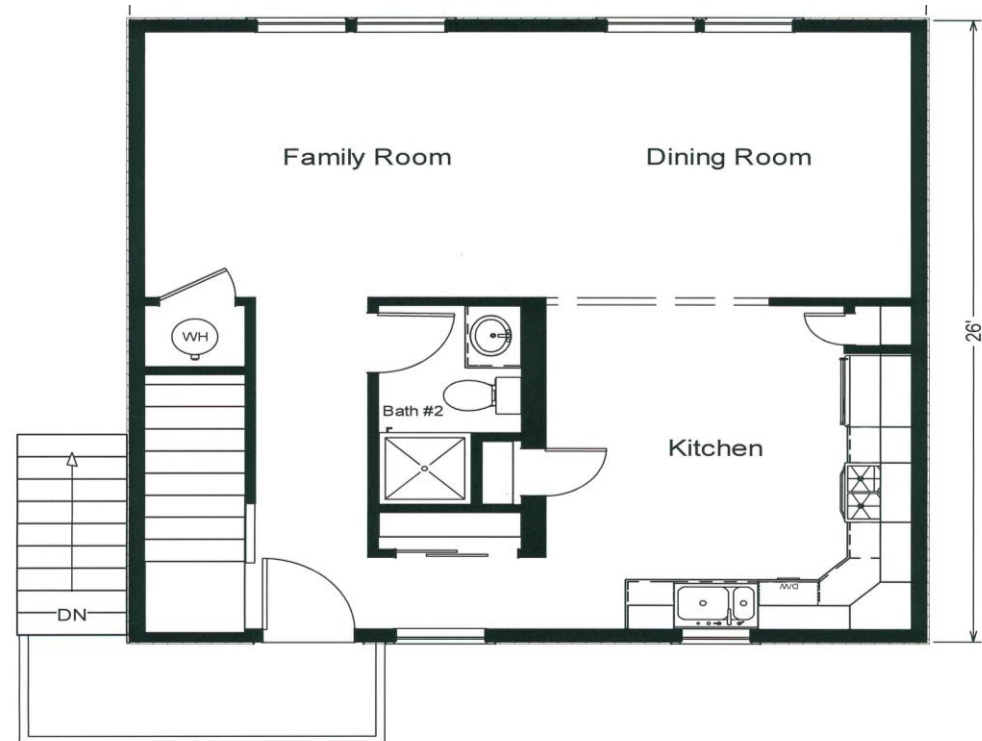

The Osprey

This house packs a lot into 1,350 square feet with an open first floor plan that overlooks the lagoon. Three bedrooms and two full baths complete this compact design.

252 Broad Street
 Red Bank, NJ 07701
 732-747-3800
 RBAHomes.com

Artist's renderings and floor plan dimensions are approximate and may vary from actual construction.