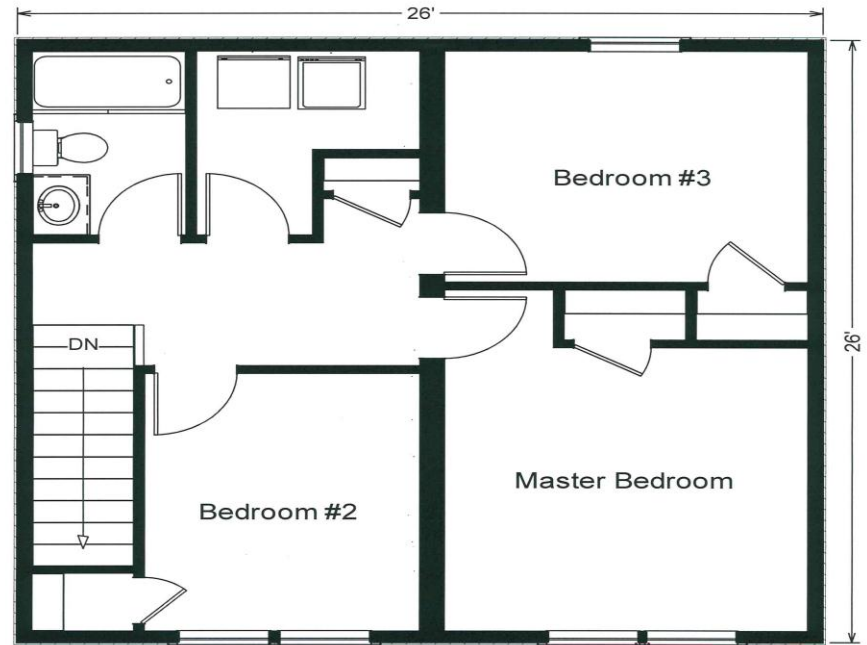

The Osprey

This house packs a lot into 1,350 square feet with an open first floor plan that overlooks the lagoon. Three bedrooms and two full baths complete this compact design.

252 Broad Street
 Red Bank, NJ 07701
 732-747-3800
 RBAHomes.com

Artist's renderings and floor plan dimensions are approximate and may vary from actual construction.