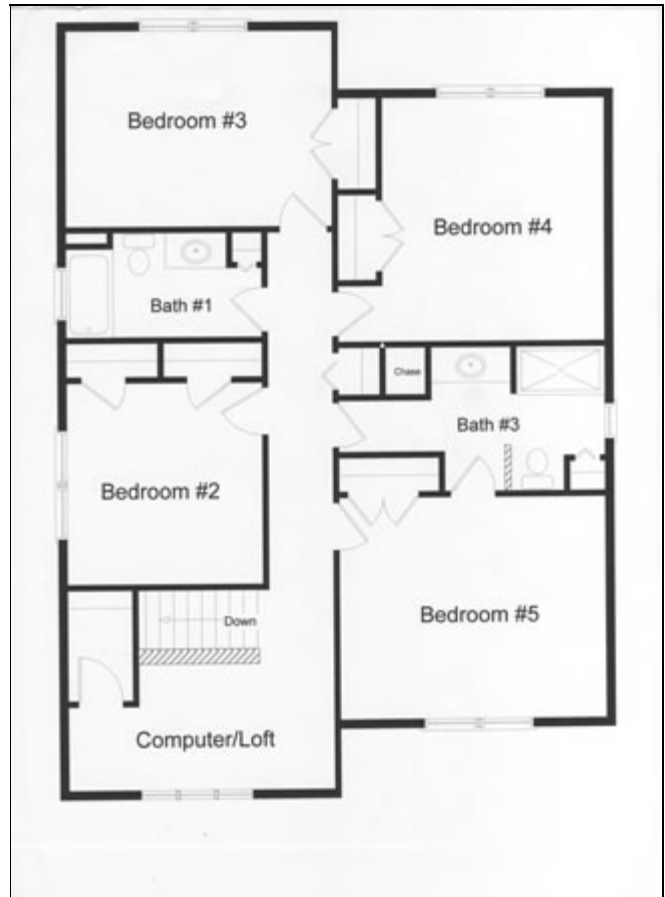

Approximately 2,625 sq. ft. — Two Story

Lavallette, NJ
Ocean County

THE ELIZABETH

<u>LIVING AREA (SQ FT)</u>	<u>ROOMS</u>	<u>FOUNDATION</u>
Main: 1,344	Bedrooms: 5	Crawl
Upper: 1,280	Full Baths: 3	Width: 32'
Third: Attic	Half Baths: 1	Length: 44'/60'

First Floor

Second Floor

2 Story Narrow Lot Floor Plans Modular Home Floor Plans

RBA Homes
732.747.3800 • 252 Broad Street • Red Bank, NJ 07701
www.rbahomes.com