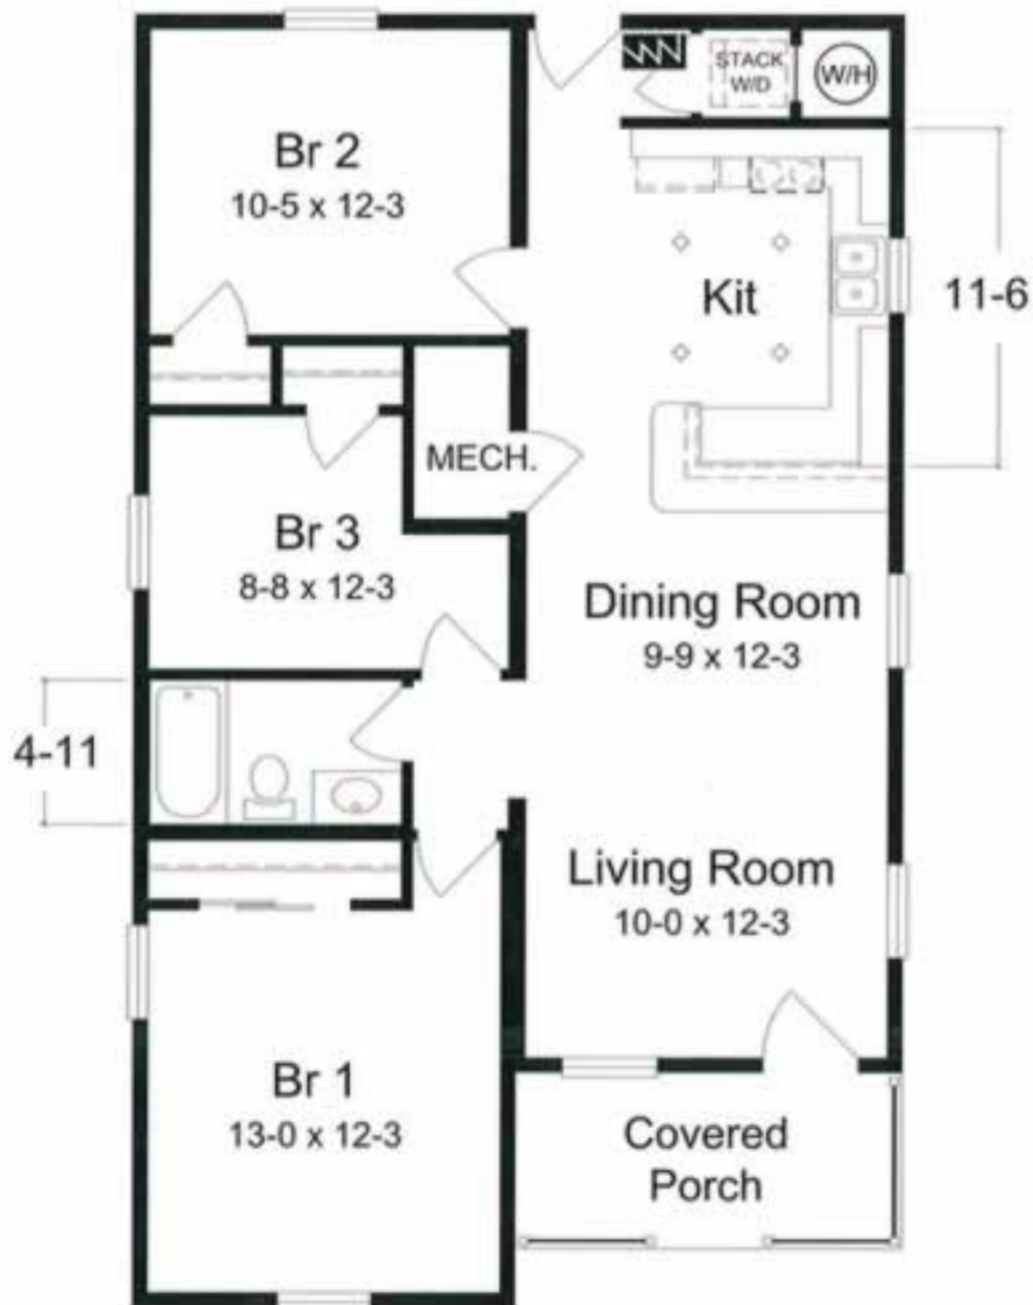

Sea Isle

252 Broad Street
Red Bank, NJ 07701
732-747-3800
RBAhomes.com

Simplicity is the beauty of this traditional floor plan, open space for entertaining and 3 three bedrooms for plenty of guests.

26'-0" x 36'-0" / 44'-0"
1043 sq. ft.